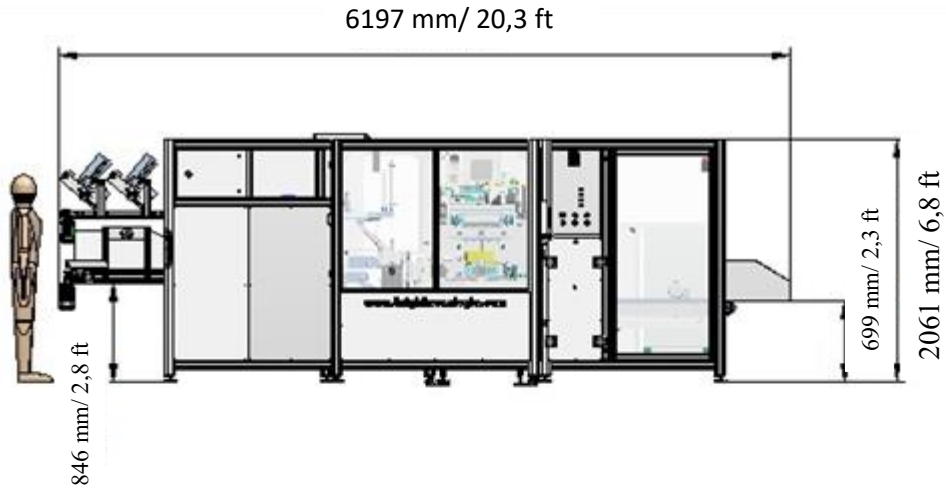

ER-500 EASY ROLL

	W (mm/ft)	5088/ 16,7		V	400/480
	L (mm/ft)	6197/ 20,3		Hz	50/ 60
	H (mm/ft)	2061/ 6,8		Phases	3Ph+N+G
	Kg/lb	2520/5555		kW	12,5
				Bar/psi	6/87
				Nl/cfm	1229/7,23
				Dry Air / Not Lubricated	
COMMODITY CODE		84224000			
CE CONFORMITY		2006/42/CE, 2004/108/CE, 2006/95/CE and modifications