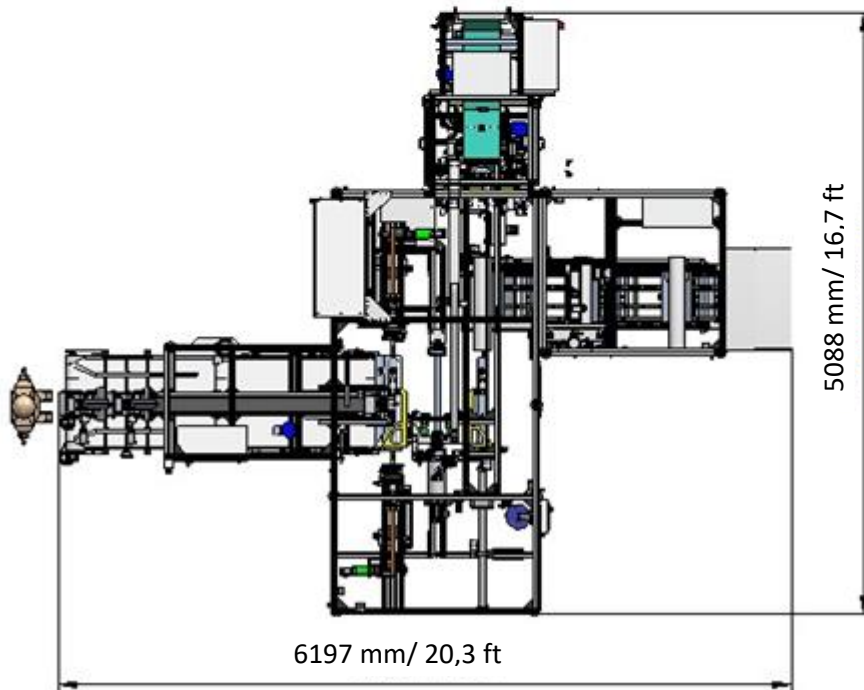

ER-500 EASY ROLL

	W (mm/ft)	5088/ 16,7		V	400/480
	L (mm/ft)	6197/ 20,3		Hz	50/ 60
	H (mm/ft)	2061/ 6,8		Phases	3Ph+N+G
	Kg/lb	2520/5555		kW	12,5
				Bar/psi	6/87
				Nl/cfm	1229/7,23
				Dry Air / Not Lubricated	
COMMODITY CODE		84224000			
CE CONFORMITY		2006/42/CE, 2004/108/CE, 2006/95/CE and modifications